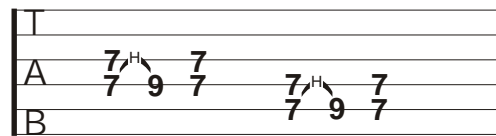

Sex and Candy - Marcy Playground

RIFF

1 a & a 2 a &

B **G** **F#** **B**
 Hangin' round downtown by myself and I had so much time
 G **F#** **B**
 To sit and think about myself and then there she was
 G **F#** **B**
 Like double cherry pie Yeah there she was
 G **F#**
 Like disco superfly