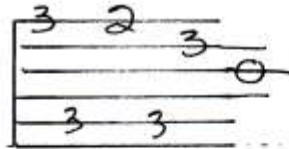

Title: IRONIC

(Capo 4th Fret).

Artist: ALANIS MORISSETTE.

INTRO +
VARIATION.

Cmaj7

Dsus

VARIATION
Rhythm...

1 a & a 2 a & a 3 a & a 4 a & a 1 a & a 2 a & a 3 a & a 4 a & a

✓ ^v ✓ ^v ✓ v^

Cmaj7

1 a & a 2 a & a 3 a & a 4 a & a 1 a & a 2 a & a 3 a & a 4 a & a

VERSE